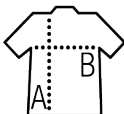

SOL'S WINNER

Quality

REVERSIBLE - UNISEX

Outshell: 100% 210T polyamide

Lining: 100% polyester fleece 210 gsm

Contrasted charcoal grey fleece lined collar and body lined

Style

Tone on tone zipped opening

Reversible

2 pockets

Sizes	XS	S	M	L	XL	XXL
A/B	64/52	66/55	68/58	70/61	72/64	74/67

PACKING

5

30

Carton size
weight :

58 x 40 x 37 cm
10,9 kg