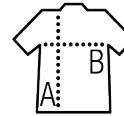

## Style

Lined polar fleece high collar with double snap

2 front pockets with side opening, reinforced by 2 rivets and top flap opening, 2 chest pockets and 1 inside pocket

Inside elasticated drawstring at waist

Wind-resistant tightened armholes

2 side zips for movement freedom

Sizes	S	M	L	XL	XXL	3XL	4XL
A/B	68/55	71/58	74/61	77/64	80/67	83/70	83/73