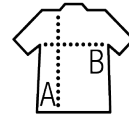

SOL'S WAVE WOMEN

Quality

POLYAMIDE

Outside & lining: 100% polyamide

Padding: 100% polyester - 180 gsm

Style

OUTDOOR

2 pockets with a fancy zip that matches the lining

High collar, close-fitting cut

Tone-on-tone bias finishing at bottom

Sizes	S	M	L	XL	XXL
A/B	60/47	62/49	64/51	66/53	68/55

PACKING

1

10

Carton size
weight :

60 x 40 x 30 cm
3,4 kg