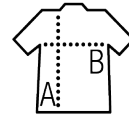

## Quality

POLYAMIDE

Outside & lining: 100% polyamide

Padding: 100% polyester - 180 gsm

## Style

OUTDOOR

2 pockets with a fancy zip that matches the lining

High collar, close-fitting cut

Tone-on-tone bias finishing at bottom

Sizes	S	M	L	XL	XXL	3XL
A/B	68/55	70/57	72/59	74/61	76/63	78/65