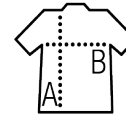

SOL'S WARM

Quality

Outshell: 100% polyamide 210T
100% polyester lining and padding
Water repellent and windproof
AC coating

Style

Zippered opening
2 side zippered pockets

Sizes	S	M	L	XL	XXL	3XL	4XL	5XL
A/B	67/56	69/59	71/62	73/65	75/68	78/71	81/74	84/77

PACKING

1

10

Carton size
weight :

58 x 40 x 40 cm
5,5 kg

FEATURES

LARGE
SIZES

WINDPROOF