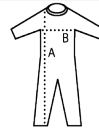

SOL'S SOLSTICE PRO

Quality

POLYCOTTON 240
65% polyester - 35% cotton

Style

CLASSICO

- 10 pockets
- Pockets with flaps and reflective piping
- Knee pad pockets
- Elasticated waist on the back
- Gussets at the back
- Zip with double zip pull
- Woven inside ID label

Sizes	S	M	L	XL	XXL	3XL	4XL
	38/40	42/44	46/48	50/52	54/56	58/60	62/64
A/B	162,5/56	164/59	165,5/62	167/65	170/68	173/71	176/74

PACKING

1

20

Carton size : 60 x 40 x 30 cm
weight : 20,3 kg

FEATURES

Bugatti blue