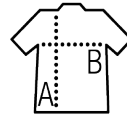

SOL'S RYAN MEN

Quality

Outer fabric: twill 100% polyamide with PU coating
 Lining and padding: 100% polyester
 Hood with removable faux fur

Style

Zip opening with double slider under flap
 Hood with removable faux fur
 Adjustable hood strap
 Drawstring at hood and waist
 2 main pockets with double opening
 1 chest pocket
 1 pocket on left sleeve
 2 inside pockets
 Ribbed inner cuffs

Sizes	S	M	L	XL	XXL	3XL
A/B	87/59	88/62	89/65	90/68	91/71	92/74

PACKING

1

10

Carton size
weight :

62 x 40 x 46 cm
15,5 kg

FEATURES

Black