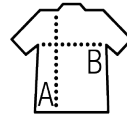

SOL'S ROVER

Quality

POLYAMIDE 210T - UNISEX
Outer fabric: 100% polyamide
Padding and contrast sherpa lining: 100% polyester

Style

Zip opening
2 pockets
Elasticated cuffs
Sherpa lined hood and body

Sizes	XS	S	M	L	XL	XXL	3XL
A/B	71,5/53	72,5/56	73,5/59	74,5/62	75,5/65	76,5/68	77,5/71

PACKING

1

10

Carton size
weight :

62 x 38 x 34 cm
8,8 kg

FEATURES

Black

French navy