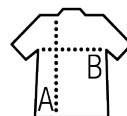

## Style

Jacket with zip opening  
Striped ribbed inside collar and cuffs  
Plain ribbed bottom  
2 front pockets  
1 inside pocket

Sizes	XS	S	M	L	XL	XXL	3XL
A/B	68/50,5	70/53,5	72/56,5	74/59,5	75/62,5	76/65,5	77/68,5