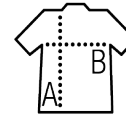

## Quality

SOFT SHELL 340  
 94% polyester, 6% elastane  
 100% polyester polar fleece lining  
 3 layers  
 8000 mm waterproof and breathable membrane

## Style

SPORTY

2 zipped side pockets and 1 zipped chest pocket  
 Adjustable waist drawstring

Sizes	S	M	L	XL	XXL	3XL
A/B	66/56	68/59	70/62	72/65	74/68	76/71