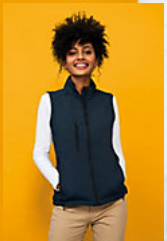

## Style

SPORTY

2 zipped side pockets and 1 zipped chest pocket  
 Adjustable waist drawstring

Sizes	S	M	L	XL	XXL	3XL
A/B	66/56	68/59	70/62	72/65	74/68	76/71

## FEATURES

Pepper red

Royal blue

Bottle green

Army

Black

French navy

Dark chocolate