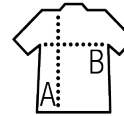

SOL'S MISSION PRO

Quality

CANVAS 300
65% polyester - 35% cotton

100% polyester padding - 160 gsm

Style

Prowear

Fleece-lined high collar
Zip opening with protection placket
4 pockets including 1 inside pocket
Reflective piping at back
Inside drawcord
Elasticated armholes
Inside woven ID label

Sizes	S	M	L	XL	XXL	3XL	4XL	5XL
A/B	69/56	70/59	71/62	72/65	73/68	74/71	75/74	76/77

PACKING

1

10

Carton size
weight :

60 x 40 x 32 cm
10,2 kg

FEATURES

Rope / Black