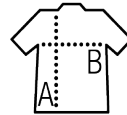

SOL'S IMPACT PRO

Quality

CANVAS 300
65% polyester - 35% cotton

Style

High collar
Zip opening with protection placket
3 zip pockets
Adjustable cuffs
Inside drawcord
Reflective piping at back and sleeves
Inside woven ID label

Sizes	S	M	L	XL	XXL	3XL	4XL	5XL
A/B	69/54	70/57	71/60	72/63	73/66	74/69	75/72	76/75

PACKING

1

25

Carton size
weight :

60 x 40 x 30 cm
23,3 kg

FEATURES

Rope / Black