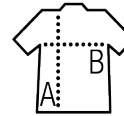

SOL'S GLORY WOMEN

Quality

SWEATER 334 g/pc
70% viscose 30% polyamide

Style

V-neck
Close-fitting cut
1x1 ribbed cuffs and hem with elastane for a perfect fit
Armholes with knitting decrease

| Sizes | XS | S | M | L | XL | XXL |
|-------|-------|-------|-------|-------|-------|-------|
| A/B | 60/41 | 61/44 | 62/47 | 63/50 | 64/53 | 65/56 |

PACKING

1

25

Carton size
weight :

60 x 40 x 28 cm
7,8 kg

FEATURES

Charcoal melange

Black