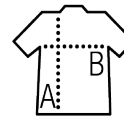

SOL'S GENTLEMEN

Quality

SWEATER 225 g/pc
49% cotton, 49% acrylic, 2% polyamide

Style

CLASSIC

Elastane rib 1x1 armholes and waist band for a better comfort
Fully fashioned armholes
Straight fit

Sizes	XXS	XS	S	M	L	XL	XXL	3XL
A/B	60/42	62/45	68/50	70/53	72/55	74/58	76/61	78/64

PACKING

1

25

Carton size
weight :

55 x 37 x 26 cm
6,4 kg

FEATURES

Black

Navy