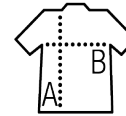

## Style

FEMININE & CLASSIC

Close-fitting cut  
Short sleeves  
Stiffened collar  
7 tone-on-tone button placket  
Left chest pocket

Sizes	XS	S	M	L	XL	XXL	3XL
A/B	62,5/46	64/49	65,5/52	67/55	68,5/58	70/61	71,5/64