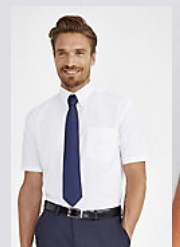

SOL'S ELITE

Quality

OXFORD - 70% cotton - 30% polyester
 Weight: 135 gsm colour, 130 gsm white

Style

FEMININE & CLASSIC
 Close-fitting cut
 Short sleeves
 Classic collar
 7 tone-on-tone button placket
 Chest darts

Sizes	XS	S	M	L	XL	XXL	3XL
A/B	64/45	65/48	66/51	67/54	68/57	69/60	70/63

PACKING

1 **20** Carton size 55 x 36 x 17 cm
 weight : 4,92 kg

FEATURES

White

Sky blue

Black

Silver