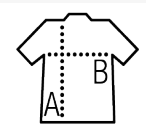

SOL'S ELITE

Quality

OXFORD - 70% cotton - 30% polyester
 Weight: 135 gsm colour, 130 gsm white

Style

FEMININE & CLASSIC
 Close-fitting cut
 Short sleeves
 Classic collar
 7 tone-on-tone button placket
 Chest darts

Sizes	XS	S	M	L	XL	XXL	3XL
A/B	64/45	65/48	66/51	67/54	68/57	69/60	70/63

PACKING

1 **20** Carton size 55 x 36 x 17 cm
 weight : 4,92 kg

FEATURES

White

Sky blue

Black

Silver