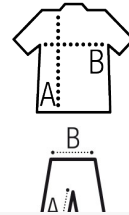

SOL'S CAMP NOU

Quality

INTERLOCK 200
100% shiny interlock polyester

Style

Jacket: Elasticated bias cuffs and waist trims
Main zip fastening
2 zipped pockets
Large breathable contrasting mesh inserts on the sides and sleeves, ensuring perspiration control
Personalised zip puller
Pants: Elasticated waistband with drawstring

Sizes	S	M	L	XL	XXL	3XL
A/B	71/56	73/59	75/62	77/65	79/68	81/71

Sizes	S	M	L	XL	XXL	3XL
A/B	78/35	79,5/37	81/39	82,5/41	84/43	85,5/45

PACKING

FEATURES

5

20

Carton size
weight :

60 x 40 x 34 cm
17,4 kg