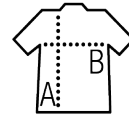

SOL'S BRODY MEN

Quality

HERRINGBONE - 82% cotton - 18% polyester
125 gsm
Yarn-dyed

Style

Straight cut
Small collar
Long sleeves
2-button adjustable round cuffs
7-button placket
Buttoned bound slits
Textured fabric

Sizes	S	M	L	XL	XXL	3XL	4XL
A/B	77.5/53.5	78/55.5	78.5/57.5	79/59.5	79.5/62	80/64	80/66

Sizes	S	M	L	XL	XXL	3XL	4XL
cm	37-38	39-40	41-42	43-44	45-46	47-48	49-50

PACKING

FEATURES

1

20

Carton size : 57 x 37 x 30 cm
weight : 7,3 kg