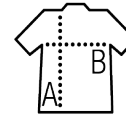

SOL'S BRIGHTON

Quality

POPLIN STRETCH - 97% cotton - 3%
elastane
Weight: 140 gsm

Style

TRENDY

Fitted cut
Long sleeves
Single button collar
Cuffs with 2 buttons and bound slit
7 tone-on-tone button placket

Sizes	S	M	L	XL	XXL	3XL	4XL	5XL*
A/B	76/54	78/57	80/60	82/63	84/66	86/69	88/72	88/75

Sizes	S	M	L	XL	XXL	3XL	4XL	5XL*
cm	37-38	39-40	41-42	43-44	45-46	47-48	49-50	51,5/52,5

PACKING

1

20

Carton size 57 x 37 x 30 cm
weight : 7 kg

FEATURES

White

Cardinal red