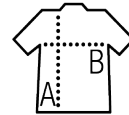

## Style

CASUAL

Straight cut  
Long sleeves  
2 button classic collar  
Adjustable cuffs with buttons and bound slits  
7 tone-on-tone button placket  
Left chest pocket  
2 spare buttons

Sizes	S	M	L	XL	XXL	3XL	4XL
A/B	78/55	80/58	82/61	84/64	86/67	88/70	90/73