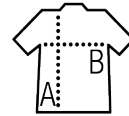

SOL'S TURBO

Quality

POLYESTER 340 - UNISEX
100% polyester
Brushed inside

Style

Zip jacket, mouliné effect
2 pockets
High collar
Contrast elasticated binding at cuffs and bottom

Sizes	XS	S	M	L	XL	XXL	3XL	4XL	5XL
A/B	68/51	69/54	70/57	71/60	72/63	73/66	74/69	75/72	76/75

PACKING

1

20

Carton size 58 x 40 x 52 cm
weight : 13 kg

FEATURES

Red / Black

Bugatti blue / Navy pro

Dark grey / Black