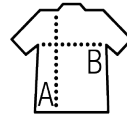

SOL'S SYDNEY MEN

Quality

INTERLOCK 180
92% polyester - 8% elastane

Style

Round neck
Raglan sleeves
Flatlock seams
Breathable mesh side panels
Reflective details

Sizes	S	M	L	XL	XXL	3XL
A/B	65/44	67/46	69/48	72/50	74/53	76/56

PACKING

5

50

Carton size
weight :

52 x 36 x 20 cm
8,5 kg

FEATURES

White

Black