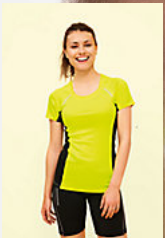

SOL'S SYDNEY MEN

Quality

INTERLOCK 180
92% polyester - 8% elastane

Style

Round neck
Raglan sleeves
Flatlock seams
Breathable mesh side panels
Reflective details

Sizes	S	M	L	XL	XXL	3XL
A/B	65/44	67/46	69/48	72/50	74/53	76/56

PACKING

5

50

Carton size
weight :

52 x 36 x 20 cm
8,5 kg

FEATURES

White

Black

Neon yellow

Neon coral

SOL'S SYDNEY WOMEN
01415

page