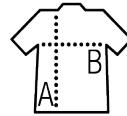

## Quality

BRUSHED FLEECE 280  
50% Ringspun cotton - 50% polyester  
Elastane rib hem and cuffs  
Reinforcing tape on neck

## Style

CLASSICO

Set in sleeves  
Lined and contrasted neck  
Cut and sewn

| Sizes | S     | M     | L     | XL    | XXL   | 3XL   |
|-------|-------|-------|-------|-------|-------|-------|
| A/B   | 69/51 | 71/54 | 73/57 | 75/60 | 77/63 | 79/66 |