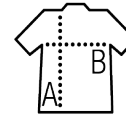

## Style

SPORTS

Short sleeves  
Front placket with 3 buttons  
Contrasting details on button placket, side slits and neck tape  
Suitable for sublimation

Sizes	S	M	L	XL	XXL	3XL
A/B	70/49	72/52	74/55	76/58	79/61	82/64