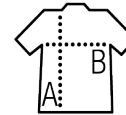

SOL'S NEW SUPREME

Quality

BRUSHED FLEECE 280 - UNISEX
 50% Ringspun cotton - 50% polyester
 Reinforcing tape on collar
 Elastane rib cuffs, collar and hem

Style

CLASSIC
 Set in sleeves

Sizes	XS	S	M	L	XL	XXL	3XL	4XL*
A/B	67/48	68/51	69/54	70/57	71/60	72/63	73/66	74/69

PACKING

5

25

Carton size
 weight :

58 x 38 x 42 cm
 10,8 kg

FEATURES

SOL'S NEW SUPREME KIDS
 13249

page