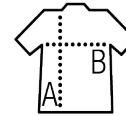

SOL'S MILO WOMEN

Quality

JERSEY 155
100% organically grown cotton
With an enzyme treatment

Style

Ribbed round neck
Cut and sewn
Fitted cut
Short sleeves
Tape inside collar

Sizes	S	M	L	XL	XXL
A/B	64/41	66/44	68/47	70/50	72/53

PACKING

10

50

Carton size
weight :

52 x 32 x 20 cm
7 kg

FEATURES

Charcoal
melange

White