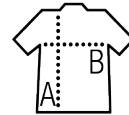

## Style

TRENDY  
Round neck  
Fitted cut  
Cut and sewn  
Chambray details inside neck

Sizes	S	M	L	XL	XXL	3XL
A/B	70/49	72/51	74/53	76/55	78/57	78/59