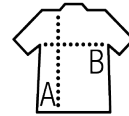

SOL'S IMPERIAL V MEN

Quality

JERSEY 190
100% semi-combed ringspun cotton
Taped neck
Ribbed collar

Style

V-neck
Short sleeves
Tubular cut

Sizes	S	M	L	XL	XXL	3XL
A/B	70/48	72/51	74/54	76/57	78/60	80/63

PACKING

10

100

Carton size
weight :

57 x 38 x 32 cm
16,4 kg

FEATURES

White

Red

Royal blue