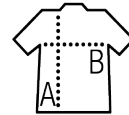

SOL'S IMPERIAL FIT

Quality

JERSEY 190
100% semi-combed Ringspun cotton

Style

MODERN

Reinforcing tape on neck
Elastane rib collar round collar
Short sleeves
Cut and sewn
Fitted cut

Sizes	S	M	L	XL	XXL
A/B	70/48	72/51	74/54	76/57	78/61

PACKING

10

100

Carton size
weight :

60 x 39 x 35 cm
18,6 kg

FEATURES

Charcoal
melange

White