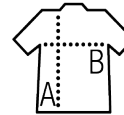

SOL'S FUNKY

Quality

JERSEY 150
100% semi-combed Ringspun cotton
Reinforcing tape on neck
Elastane rib collar

Style

SPORTIVO
Raglan sleeves
Tubular

Sizes	S	M	L	XL	XXL	3XL
A/B	64/47	67/50	70/53	73/56	76/59	79/62

PACKING

10

100

Carton size
weight :

54 x 36 x 32 cm
14,2 kg

FEATURES

White

Grey
melange /
Burgundy