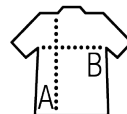

## Style

V-neck with contrast trim  
Contrast side mesh inserts

Sizes	XS	S	M	L	XL	XXL
A/B	69/46	74/50	75/53	76/56	77/58	78/60