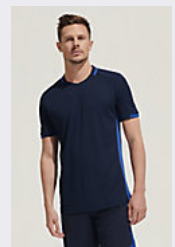

## Style

V-neck with contrast trim  
Contrast side mesh inserts

Sizes	6 years	8 years	10 years	12 years
A/B	106/116 cm	118/128 cm	130/140 cm	142/152 cm
	47/36	50/38	54/41	58/44

## FEATURES

White / Black

Black / White

Red / Black

Royal blue / French navy

French navy / Royal blue

SOL'S CLASSICO  
01717

page